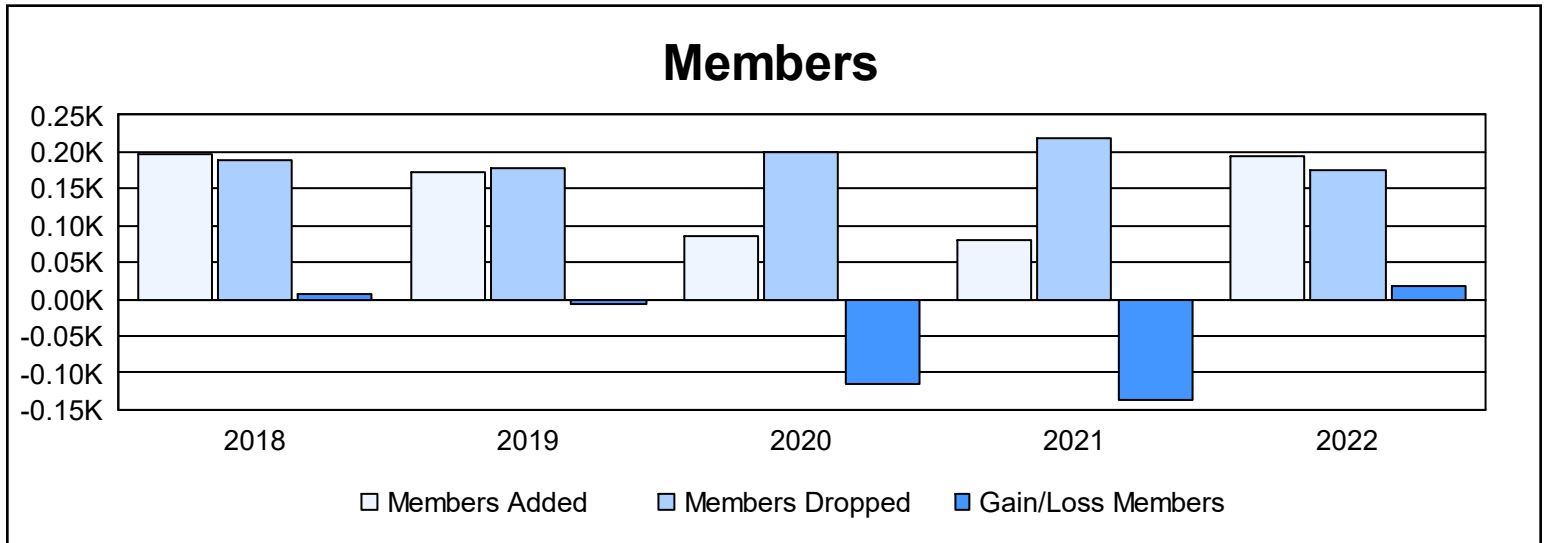

Year	New Clubs	Dropped Clubs	Gain/ Loss Clubs	New Members	Charter Members	Reinstate Members	Transfer Members	Total Member Added	Total Members Dropped	Gain/ Loss Members
2017-2018	1	0	1	157	28	6	6	197	190	7
2018-2019	0	1	-1	165	1	2	4	172	178	-6
2019-2020	0	2	-2	80	0	6	0	86	200	-114
2020-2021	0	2	-2	71	0	6	4	81	218	-137
2021-2022	0	2	-2	145	7	42	1	195	176	19
<b>Average</b>	<b>0</b>	<b>1</b>	<b>-1</b>	<b>124</b>	<b>7</b>	<b>12</b>	<b>3</b>	<b>146</b>	<b>192</b>	<b>-46</b>

### Membership Composition June 2022 Cumulative