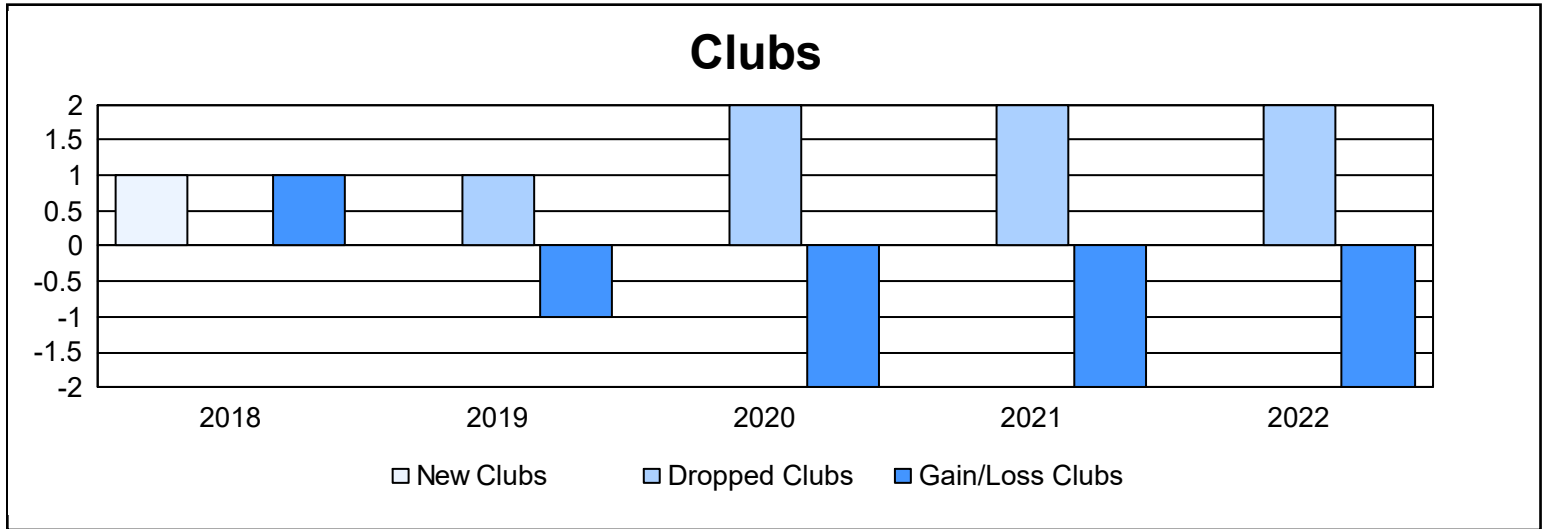

Year	New Clubs	Dropped Clubs	Gain/ Loss Clubs	New Members	Charter Members	Reinstate Members	Transfer Members	Total Member Added	Total Members Dropped	Gain/ Loss Members
2017-2018	1	0	1	157	28	6	6	197	190	7
2018-2019	0	1	-1	165	1	2	4	172	178	-6
2019-2020	0	2	-2	80	0	6	0	86	200	-114
2020-2021	0	2	-2	71	0	6	4	81	218	-137
2021-2022	0	2	-2	145	7	42	1	195	176	19
<b>Average</b>	<b>0</b>	<b>1</b>	<b>-1</b>	<b>124</b>	<b>7</b>	<b>12</b>	<b>3</b>	<b>146</b>	<b>192</b>	<b>-46</b>

### Membership Composition June 2022 Cumulative